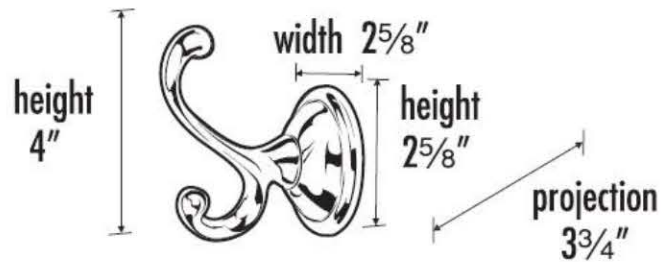

SPECIFICATIONS

YALE
ROBE HOOK

FEATURES

Traditional styling
Multiple finishes
Concealed installation

WARRANTY

Limited lifetime

FINISHES

Polished Brass (PB)
Polished Brass/Non-lacquered (PB/NL)
Polished Chrome (PC)
Barcelona (BARC)
Bronze (BRZ)
Chocolate Bronze (CHBRZ)
Satin Nickel (SN)

MATERIAL

Brass

Item#

A9299

NOTE: Dimensions and specifications are subject to change without notice.