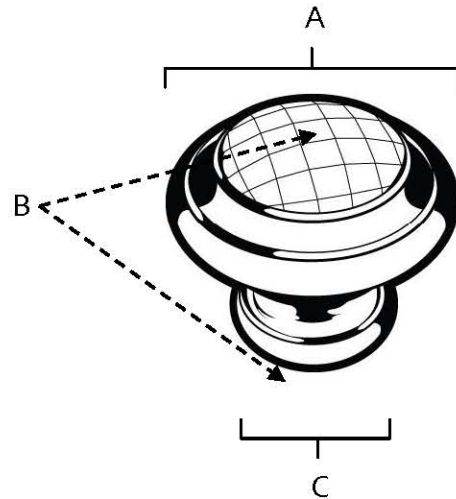

SPECIFICATIONS

CRYSTAL
ROUND CRYSTAL KNOB

FEATURES

- Traditional styling
- Multiple finishes
- Concealed installation

WARRANTY

Limited lifetime

FINISHES

- Polished Brass (PB)
- Polished Chrome (PC)
- Bronze (BRZ)
- Polished Antique (PA)
- Polished Nickel (PN)
- Satin Nickel (SN)
- Gold (GLD)

MATERIAL

- Brass
- Swarovski Crystal

Item#	A	B	C
C211	1 1/4"	1 1/8"	3/4"

KEY:

- A - Length and Width
- B - Projection
- C - Mount Length and Width

NOTE: Dimensions and specifications are subject to change without notice.