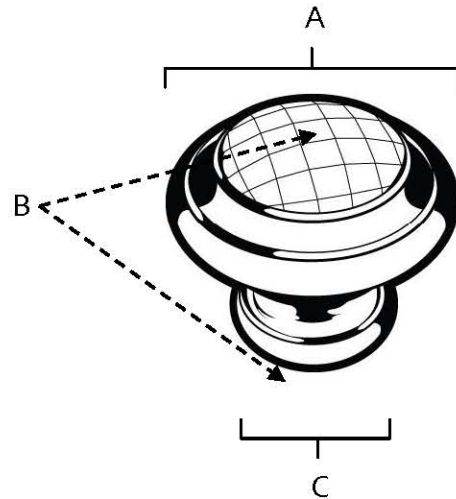

**SPECIFICATIONS**

**CRYSTAL**  
**ROUND CRYSTAL KNOB**

**FEATURES**

- Traditional styling
- Multiple finishes
- Concealed installation

**WARRANTY**

Limited lifetime

**FINISHES**

- Polished Brass (PB)
- Polished Chrome (PC)
- Bronze (BRZ)
- Polished Antique (PA)
- Polished Nickel (PN)
- Satin Nickel (SN)
- Gold (GLD)

**MATERIAL**

- Brass
- Swarovski Crystal

Item#	A	B	C
<b>C211</b>	1 1/4"	1 1/8"	3/4"

**KEY:**

- A - Length and Width
- B - Projection
- C - Mount Length and Width

NOTE: Dimensions and specifications are subject to change without notice.