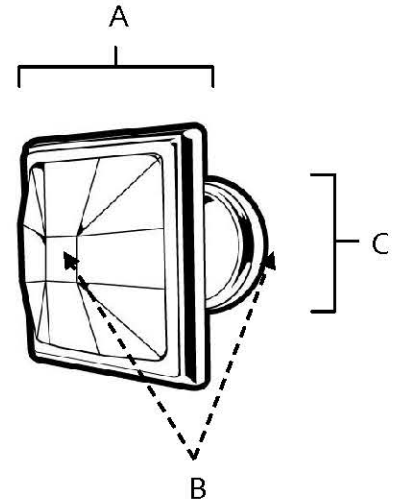

SPECIFICATIONS

**CRYSTAL
LARGE SQUARE KNOB**

FEATURES

Traditional styling
Multiple finishes
Concealed installation

WARRANTY

Limited lifetime

FINISHES

Polished Brass (PB)
Polished Chrome (PC)
Bronze (BRZ)
Polished Antique (PA)
Polished Nickel (PN)
Satin Nickel (SN)
Gold (GLD)

MATERIAL

Brass
Swarovski Crystal

Item#	A	B	C
C212	1 1/4"	1 1/4"	3/4"

KEY:

A - Length and Width
B - Projection
C - Mount Length and Width

NOTE: Dimensions and specifications are subject to change without notice.