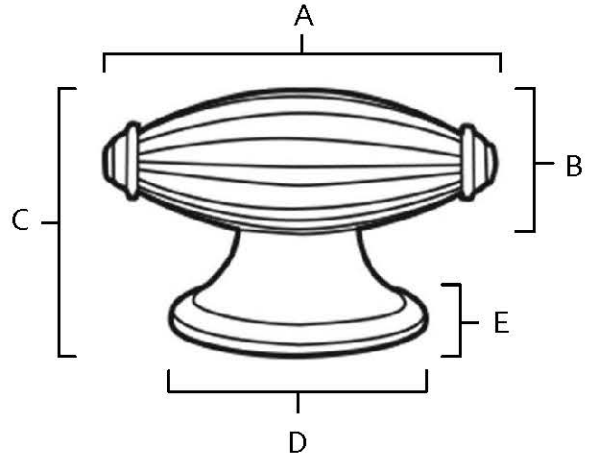

SPECIFICATIONS

TUSCANY
KNOBS

FEATURES

- Traditional styling
- Multiple finishes
- Concealed installation

WARRANTY

Limited lifetime

FINISHES

- Polished Chrome (PC)
- Antique English Matte (AEM)
- Barcelona (BARC)
- Polished Antique (PA)
- Polished Nickel (PN)
- Satin Nickel (SN)

MATERIAL

Brass

Item#	A	B	C	D	E
A231	1 7/8"	3/4"	1 1/4"	1 1/4"	5/8"
A232	2 3/16"	7/8"	1 1/2"	1 1/2"	3/4"

KEY:

- A - Length
- B - Width
- C - Projection
- D - Mount Length
- E - Mount Width

NOTE: Dimensions and specifications are subject to change without notice.