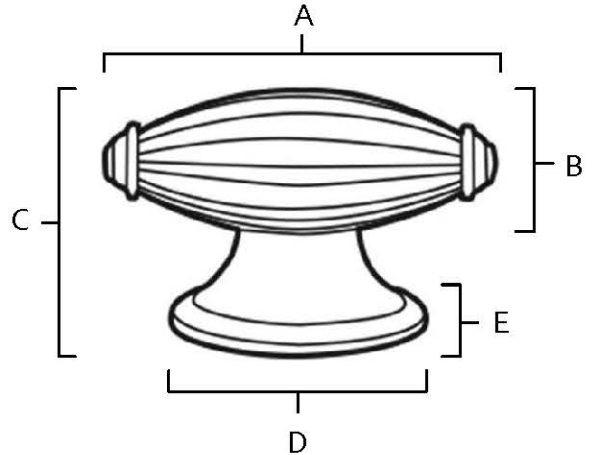

**SPECIFICATIONS**

**TUSCANY**  
KNOBS

**FEATURES**

- Traditional styling
- Multiple finishes
- Concealed installation

**WARRANTY**

Limited lifetime

**FINISHES**

- Polished Chrome (PC)
- Antique English Matte (AEM)
- Barcelona (BARC)
- Polished Antique (PA)
- Polished Nickel (PN)
- Satin Nickel (SN)

**MATERIAL**

Brass

Item#	A	B	C	D	E
A231	1 7/8"	3/4"	1 1/4"	1 1/4"	5/8"
A232	2 3/16"	7/8"	1 1/2"	1 1/2"	3/4"

**KEY:**

- A - Length
- B - Width
- C - Projection
- D - Mount Length
- E - Mount Width

NOTE: Dimensions and specifications are subject to change without notice.