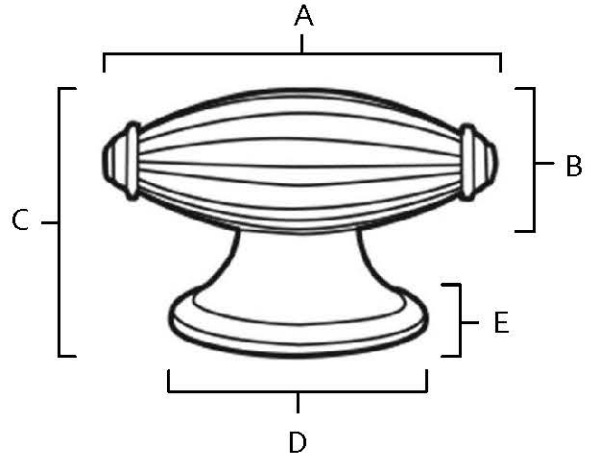

SPECIFICATIONS

TUSCANY
KNOBS

FEATURES

Traditional styling
Multiple finishes
Concealed installation

WARRANTY

Limited lifetime

FINISHES

Polished Chrome (PC)
Antique English Matte (AEM)
Barcelona (BARC)
Polished Antique (PA)
Polished Nickel (PN)
Satin Nickel (SN)

MATERIAL

Brass

Item#	A	B	C	D	E
A231	1 7/8"	3/4"	1 1/4"	1 1/4"	5/8"
A232	2 3/16"	7/8"	1 1/2"	1 1/2"	3/4"

KEY:

A - Length
B - Width
C - Projection
D - Mount Length
E - Mount Width

NOTE: Dimensions and specifications are subject to change without notice.