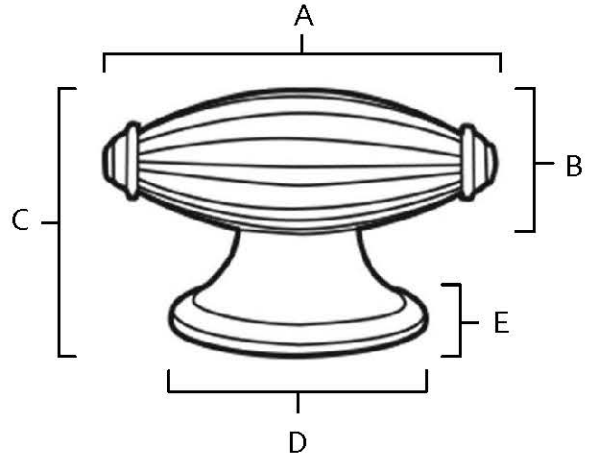

SPECIFICATIONS

TUSCANY
KNOBS

FEATURES

- Traditional styling
- Multiple finishes
- Concealed installation

WARRANTY

Limited lifetime

FINISHES

- Polished Chrome (PC)
- Antique English Matte (AEM)
- Barcelona (BARC)
- Polished Antique (PA)
- Polished Nickel (PN)
- Satin Nickel (SN)

MATERIAL

Brass

Item#	A	B	C	D	E
A231	1 7/8"	3/4"	1 1/4"	1 1/4"	5/8"
A232	2 3/16"	7/8"	1 1/2"	1 1/2"	3/4"

KEY:

- A - Length
- B - Width
- C - Projection
- D - Mount Length
- E - Mount Width

NOTE: Dimensions and specifications are subject to change without notice.