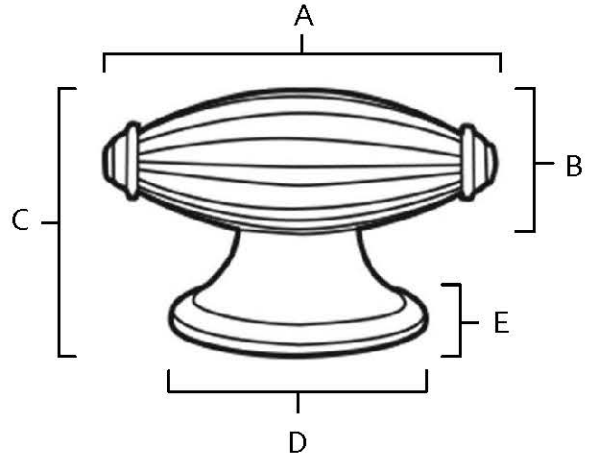

**SPECIFICATIONS**

**TUSCANY**  
KNOBS

**FEATURES**

- Traditional styling
- Multiple finishes
- Concealed installation

**WARRANTY**

Limited lifetime

**FINISHES**

- Polished Chrome (PC)
- Antique English Matte (AEM)
- Barcelona (BARC)
- Polished Antique (PA)
- Polished Nickel (PN)
- Satin Nickel (SN)

**MATERIAL**

Brass

Item#	A	B	C	D	E
A231	1 7/8"	3/4"	1 1/4"	1 1/4"	5/8"
A232	2 3/16"	7/8"	1 1/2"	1 1/2"	3/4"

**KEY:**

- A - Length
- B - Width
- C - Projection
- D - Mount Length
- E - Mount Width

NOTE: Dimensions and specifications are subject to change without notice.