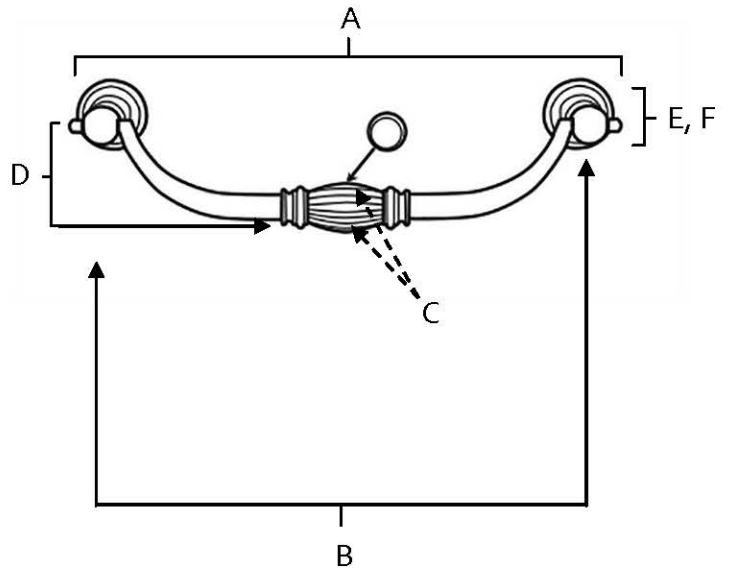

**SPECIFICATIONS**

**TUSCANY**  
BAIL PULLS

**FEATURES**

- Traditional styling
- Multiple finishes
- Concealed installation

**WARRANTY**

Limited lifetime

**FINISHES**

- Polished Chrome (PC)
- Antique English Matte (AEM)
- Barcelona (BARC)
- Polished Antique (PA)
- Polished Nickel (PN)
- Satin Nickel (SN)

**MATERIAL**

Brass

**PRODUCT SHEET**

Item#	A	B	C	D	E (L)	F (W)
A233-6	6 3/4"	6"	3/4"	1 5/8"	1"	1"
A233-8	9"	8"	7/8"	2"	1 1/4"	1 1/4"

**KEY:**

- A - Overall Length
- B - Center to Center
- C - Handle Width
- D - Projection
- E - Mount Length
- F - Mouth Width

NOTE: Dimensions and specifications are subject to change without notice.