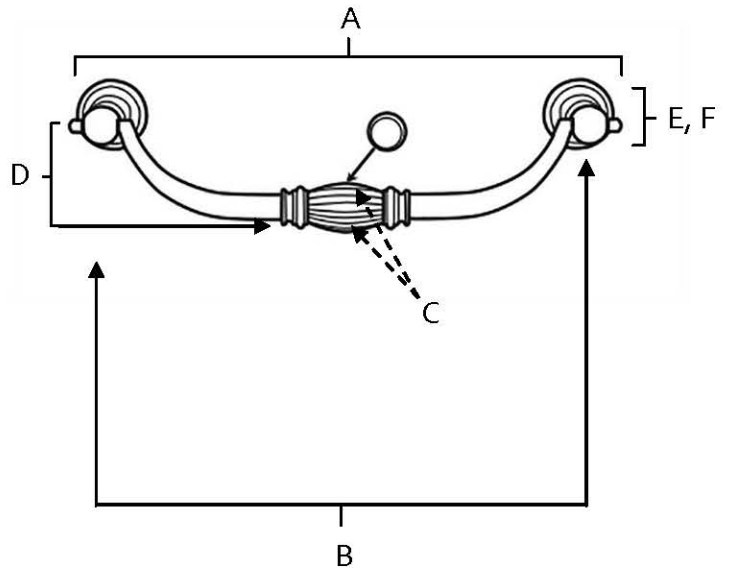

**SPECIFICATIONS**

**TUSCANY**  
BAIL PULLS

**FEATURES**

- Traditional styling
- Multiple finishes
- Concealed installation

**WARRANTY**

Limited lifetime

**FINISHES**

- Polished Chrome (PC)
- Antique English Matte (AEM)
- Barcelona (BARC)
- Polished Antique (PA)
- Polished Nickel (PN)
- Satin Nickel (SN)

**MATERIAL**

Brass

**PRODUCT SHEET**

| Item#  | A      | B  | C    | D      | E (L)  | F (W)  |
|--------|--------|----|------|--------|--------|--------|
| A233-6 | 6 3/4" | 6" | 3/4" | 1 5/8" | 1"     | 1"     |
| A233-8 | 9"     | 8" | 7/8" | 2"     | 1 1/4" | 1 1/4" |

**KEY:**

- A - Overall Length
- B - Center to Center
- C - Handle Width
- D - Projection
- E - Mount Length
- F - Mouth Width

NOTE: Dimensions and specifications are subject to change without notice.