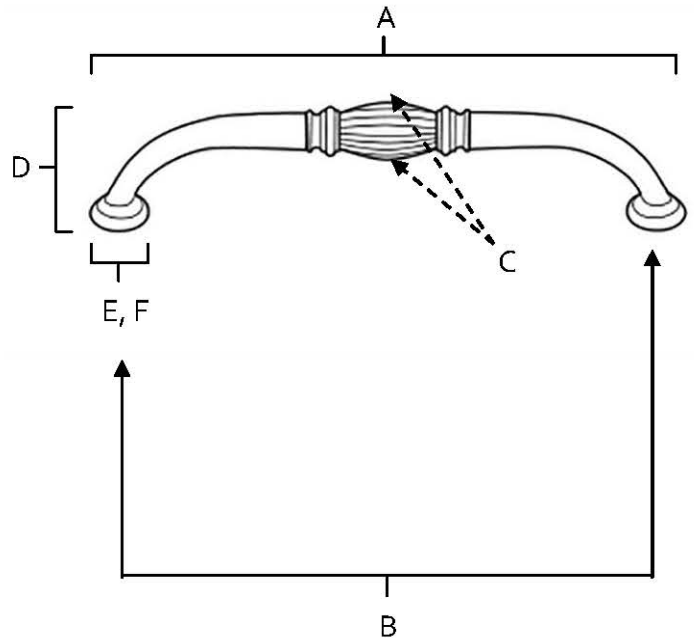

**SPECIFICATIONS**

**TUSCANY**  
PULLS

**FEATURES**

- Traditional styling
- Multiple finishes
- Concealed installation

**WARRANTY**

Limited lifetime

**FINISHES**

- Polished Chrome (PC)
- Antique English Matte (AEM)
- Barcelona (BARC)
- Polished Antique (PA)
- Polished Nickel (PN)
- Satin Nickel (SN)

**MATERIAL**

Brass

**PRODUCT SHEET**

Item#	A	B	C	D	E (L)	F (W)
A234-4	4 1/2"	4"	5/8"	1 1/8"	9/16"	9/16"
A234-6	6 5/8"	6"	3/4"	1 5/8"	5/8"	5/8"
A234-8	8 3/4"	8"	7/8"	2"	3/4"	3/4"

**KEY:**

- A - Overall Length
- B - Center to Center
- C - Handle Width
- D - Projection
- E - Mount Length
- F - Mouth Width