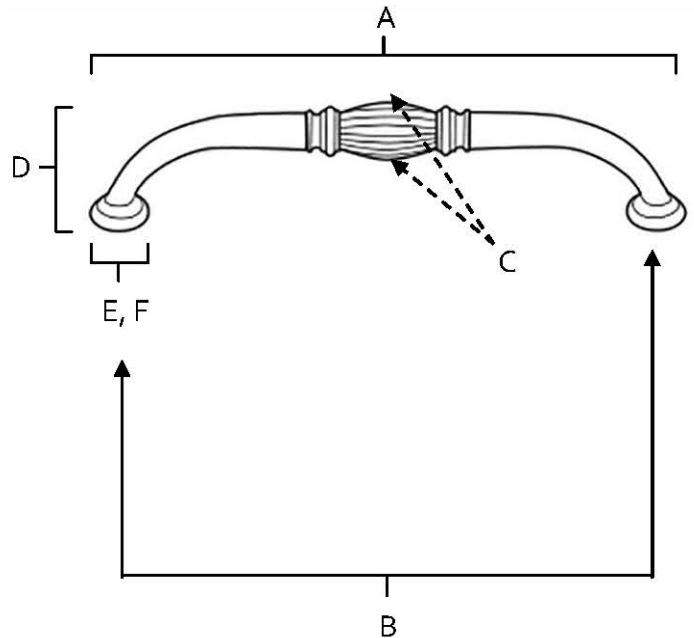

**SPECIFICATIONS**

**TUSCANY**  
PULLS

**FEATURES**

- Traditional styling
- Multiple finishes
- Concealed installation

**WARRANTY**

Limited lifetime

**FINISHES**

- Polished Chrome (PC)
- Antique English Matte (AEM)
- Barcelona (BARC)
- Polished Antique (PA)
- Polished Nickel (PN)
- Satin Nickel (SN)

**MATERIAL**

Brass

**PRODUCT SHEET**

Item#	A	B	C	D	E (L)	F (W)
A234-4	4 1/2"	4"	5/8"	1 1/8"	9/16"	9/16"
A234-6	6 5/8"	6"	3/4"	1 5/8"	5/8"	5/8"
A234-8	8 3/4"	8"	7/8"	2"	3/4"	3/4"

**KEY:**

- A - Overall Length
- B - Center to Center
- C - Handle Width
- D - Projection
- E - Mount Length
- F - Mouth Width