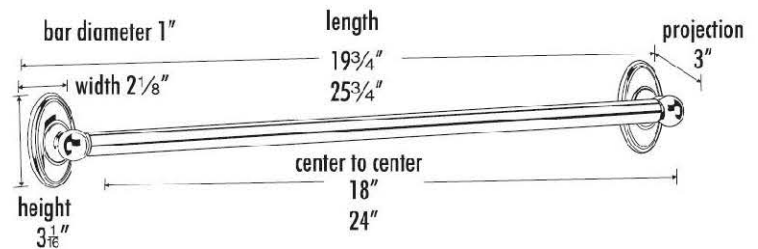

**SPECIFICATIONS**

**CLASSIC TRADITIONAL  
GRAB BAR**

**FEATURES**

- Traditional styling
- Multiple finishes
- Concealed installation

**WARRANTY**

Limited lifetime

**FINISHES**

- Polished Brass (PB)
- Polished Brass/Non-lacquered (PB/NL)
- Polished Chrome (PC)
- Antique English (AE)
- Antique English Matte (AEM)
- Barcelona (BARC)
- Bronze (BRZ)
- Chocolate Bronze (CHBRZ)
- Polished Antique (PA)
- Polished Nickel (PN)
- Satin Nickel (SN)

**MATERIAL**

Brass

**Item#**

**A8022-18**

**A8022-24**

NOTE: Dimensions and specifications are subject to change without notice.