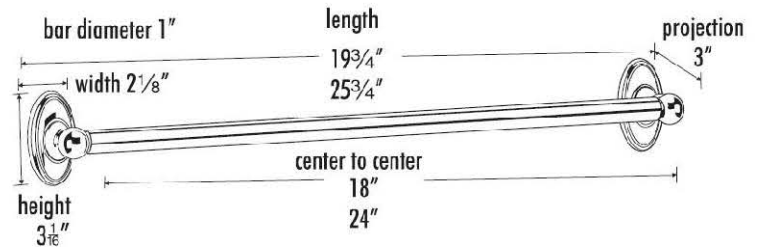

**SPECIFICATIONS**

**CLASSIC TRADITIONAL  
GRAB BAR**

**FEATURES**

- Traditional styling
- Multiple finishes
- Concealed installation

**WARRANTY**

Limited lifetime

**FINISHES**

- Polished Brass (PB)
- Polished Brass/Non-lacquered (PB/NL)
- Polished Chrome (PC)
- Antique English (AE)
- Antique English Matte (AEM)
- Barcelona (BARC)
- Bronze (BRZ)
- Chocolate Bronze (CHBRZ)
- Polished Antique (PA)
- Polished Nickel (PN)
- Satin Nickel (SN)

**MATERIAL**

Brass

**Item#**

**A8022-18**

**A8022-24**

NOTE: Dimensions and specifications are subject to change without notice.