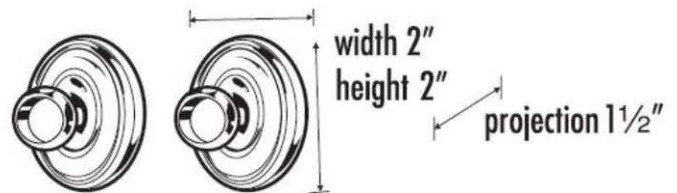

SPECIFICATIONS

CONTEMPORARY I
SHOWER ROD BRACKETS

FEATURES

Modern styling
Multiple finishes
Concealed installation

WARRANTY

Limited lifetime

FINISHES

Polished Brass/Non-lacquered (PB/NL)
Polished Chrome (PC)
Bronze (BRZ)
Polished Nickel (PN)
Satin Nickel (SN)