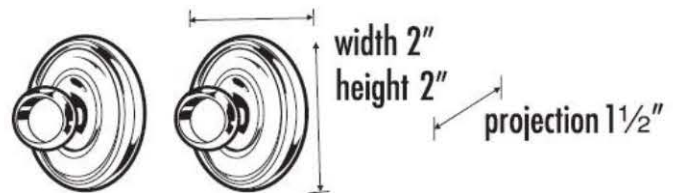

**SPECIFICATIONS**

**CONTEMPORARY I**  
SHOWER ROD BRACKETS

**FEATURES**

Modern styling  
Multiple finishes  
Concealed installation

**WARRANTY**

Limited lifetime

**FINISHES**

Polished Brass/Non-lacquered (PB/NL)  
Polished Chrome (PC)  
Bronze (BRZ)  
Polished Nickel (PN)  
Satin Nickel (SN)