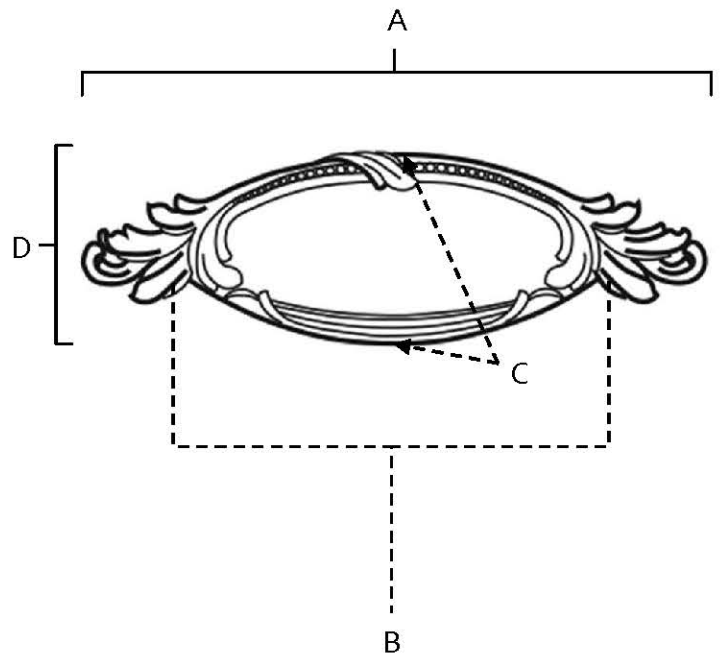

SPECIFICATIONS

HICKORY
CUP PULL

FEATURES

- Traditional styling
- Multiple finishes
- Concealed installation

WARRANTY

Limited lifetime

FINISHES

- Antique English Matte (AEM)
- Antique Nickel (AN)
- Barcelona (BARC)
- Polished Antique (PA)
- Chocolate Bronze (CHBRZ)
- Pewter (PEW)
- Satin Nickel (SN)

MATERIAL

Brass

Item#	A	B	C	D
A235	5 3/4"	4"	2 1/8"	1 1/8"

KEY:

- A - Overall Length
- B - Center to Center
- C - Width
- D - Projection

NOTE: Dimensions and specifications are subject to change without notice.