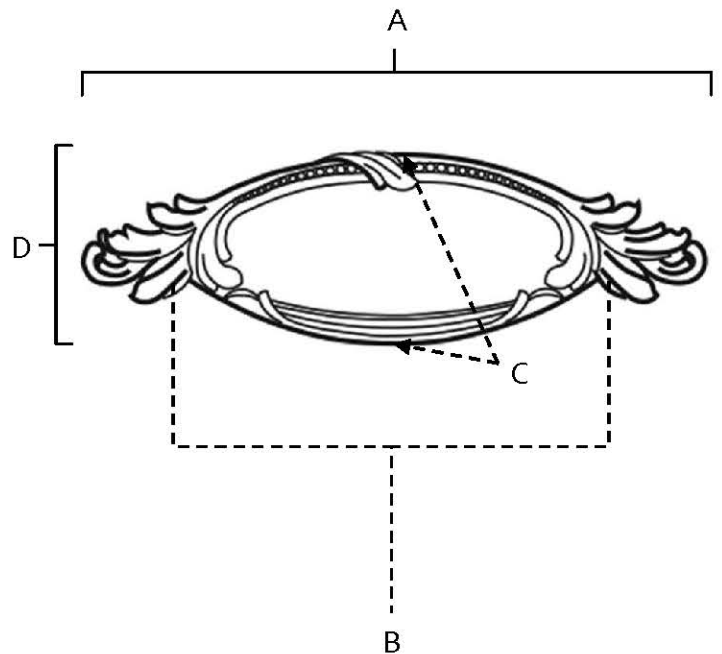

**SPECIFICATIONS**

**HICKORY**  
CUP PULL

**FEATURES**

- Traditional styling
- Multiple finishes
- Concealed installation

**WARRANTY**

Limited lifetime

**FINISHES**

- Antique English Matte (AEM)
- Antique Nickel (AN)
- Barcelona (BARC)
- Polished Antique (PA)
- Chocolate Bronze (CHBRZ)
- Pewter (PEW)
- Satin Nickel (SN)

**MATERIAL**

Brass

Item#	A	B	C	D
A235	5 3/4"	4"	2 1/8"	1 1/8"

**KEY:**

- A - Overall Length
- B - Center to Center
- C - Width
- D - Projection

NOTE: Dimensions and specifications are subject to change without notice.