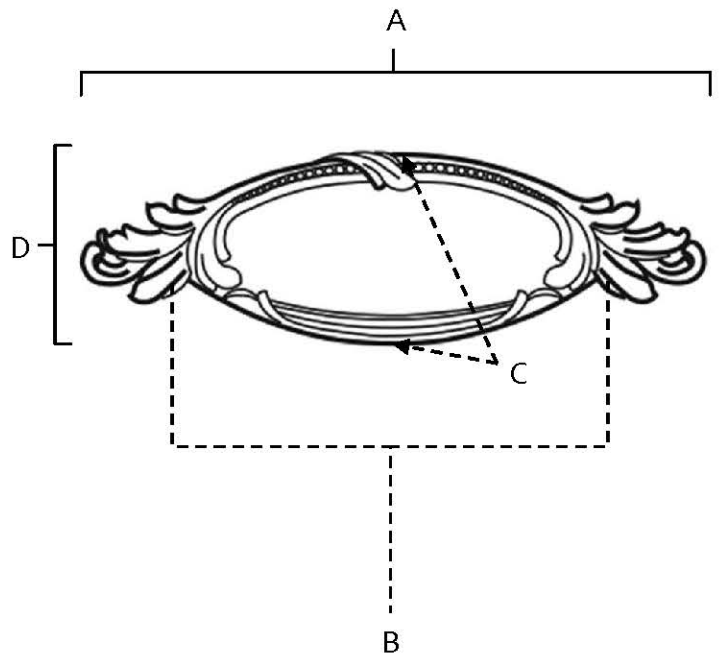

**SPECIFICATIONS**

**HICKORY**  
CUP PULL

**FEATURES**

- Traditional styling
- Multiple finishes
- Concealed installation

**WARRANTY**

Limited lifetime

**FINISHES**

- Antique English Matte (AEM)
- Antique Nickel (AN)
- Barcelona (BARC)
- Polished Antique (PA)
- Chocolate Bronze (CHBRZ)
- Pewter (PEW)
- Satin Nickel (SN)

**MATERIAL**

Brass

Item#	A	B	C	D
A235	5 3/4"	4"	2 1/8"	1 1/8"

**KEY:**

- A - Overall Length
- B - Center to Center
- C - Width
- D - Projection

NOTE: Dimensions and specifications are subject to change without notice.