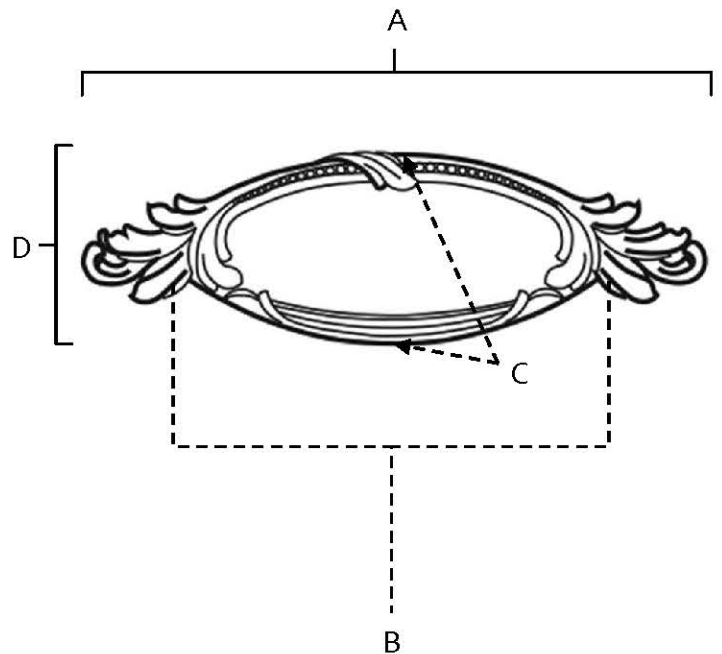

SPECIFICATIONS

HICKORY
CUP PULL

FEATURES

- Traditional styling
- Multiple finishes
- Concealed installation

WARRANTY

Limited lifetime

FINISHES

- Antique English Matte (AEM)
- Antique Nickel (AN)
- Barcelona (BARC)
- Polished Antique (PA)
- Chocolate Bronze (CHBRZ)
- Pewter (PEW)
- Satin Nickel (SN)

MATERIAL

Brass

Item#	A	B	C	D
A235	5 3/4"	4"	2 1/8"	1 1/8"

KEY:

- A - Overall Length
- B - Center to Center
- C - Width
- D - Projection

NOTE: Dimensions and specifications are subject to change without notice.