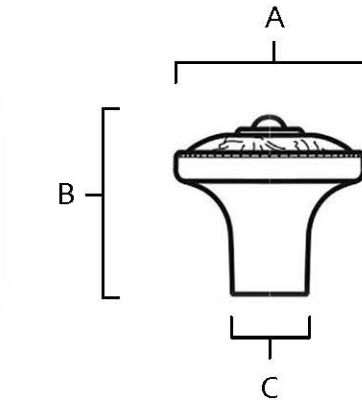

SPECIFICATIONS

HICKORY
KNOBS

FEATURES

- Traditional styling
- Multiple finishes
- Concealed installation

WARRANTY

Limited lifetime

FINISHES

- Antique English Matte (AEM)
- Antique Nickel (AN)
- Barcelona (BARC)
- Polished Antique (PA)
- Chocolate Bronze (CHBRZ)
- Pewter (PEW)
- Satin Nickel (SN)

MATERIAL

Brass

Item#	A	B	C
A235-14	1 1/4"	1 1/4"	1/2"
A235-38	1 1/2"	1 1/4"	1/2"

KEY:

- A - Length and Width
- B - Projection
- C - Mount Length and Width

NOTE: Dimensions and specifications are subject to change without notice.