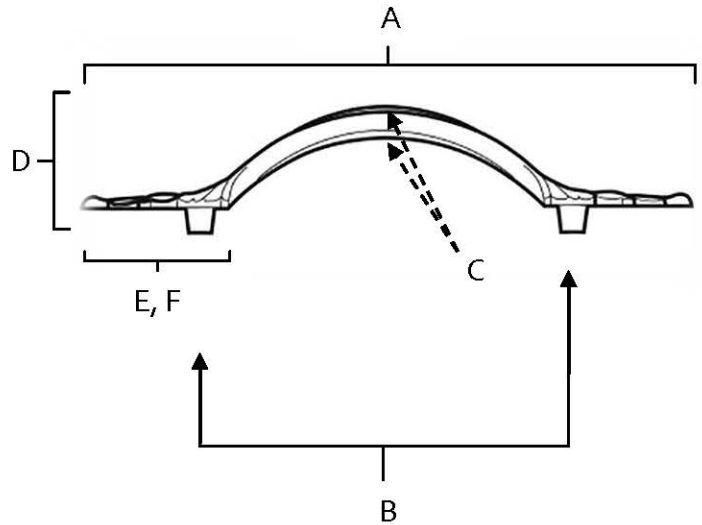

**SPECIFICATIONS**

**HICKORY  
PULL**

**FEATURES**

- Traditional styling
- Multiple finishes
- Concealed installation

**WARRANTY**

Limited lifetime

**FINISHES**

- Antique English Matte (AEM)
- Antique Nickel (AN)
- Barcelona (BARC)
- Polished Antique (PA)
- Chocolate Bronze (CHBRZ)
- Pewter (PEW)
- Satin Nickel (SN)

**MATERIAL**

Brass

Item#	A	B	C	D	E (L)	F (W)
A235-4	6 5/8"	4"	5/8"	1 3/8"	1 5/8"	15/16"

**KEY:**

- A - Overall Length
- B - Center to Center
- C - Handle Width
- D - Projection
- E - Mount Length
- F - Mount Width

NOTE: Dimensions and specifications are subject to change without notice.