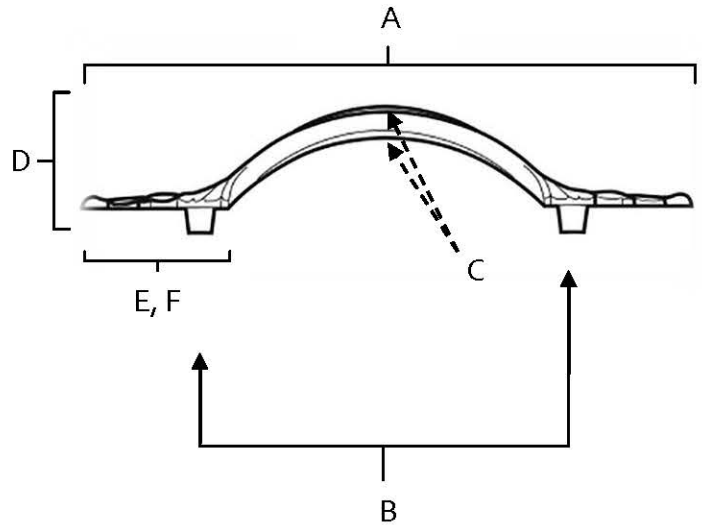

SPECIFICATIONS

**HICKORY
PULL**

FEATURES

- Traditional styling
- Multiple finishes
- Concealed installation

WARRANTY

Limited lifetime

FINISHES

- Antique English Matte (AEM)
- Antique Nickel (AN)
- Barcelona (BARC)
- Polished Antique (PA)
- Chocolate Bronze (CHBRZ)
- Pewter (PEW)
- Satin Nickel (SN)

MATERIAL

Brass

Item#	A	B	C	D	E (L)	F (W)
A235-4	6 5/8"	4"	5/8"	1 3/8"	1 5/8"	15/16"

KEY:

- A - Overall Length
- B - Center to Center
- C - Handle Width
- D - Projection
- E - Mount Length
- F - Mount Width

NOTE: Dimensions and specifications are subject to change without notice.