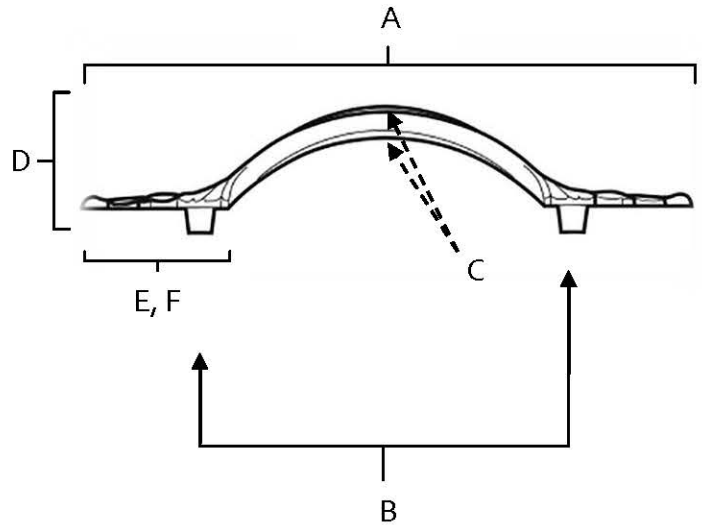

SPECIFICATIONS

HICKORY
PULL

FEATURES

- Traditional styling
- Multiple finishes
- Concealed installation

WARRANTY

Limited lifetime

FINISHES

- Antique English Matte (AEM)
- Antique Nickel (AN)
- Barcelona (BARC)
- Polished Antique (PA)
- Chocolate Bronze (CHBRZ)
- Pewter (PEW)
- Satin Nickel (SN)

MATERIAL

Brass

Item#	A	B	C	D	E (L)	F (W)
A235-4	6 5/8"	4"	5/8"	1 3/8"	1 5/8"	15/16"

KEY:

- A - Overall Length
- B - Center to Center
- C - Handle Width
- D - Projection
- E - Mount Length
- F - Mount Width

NOTE: Dimensions and specifications are subject to change without notice.