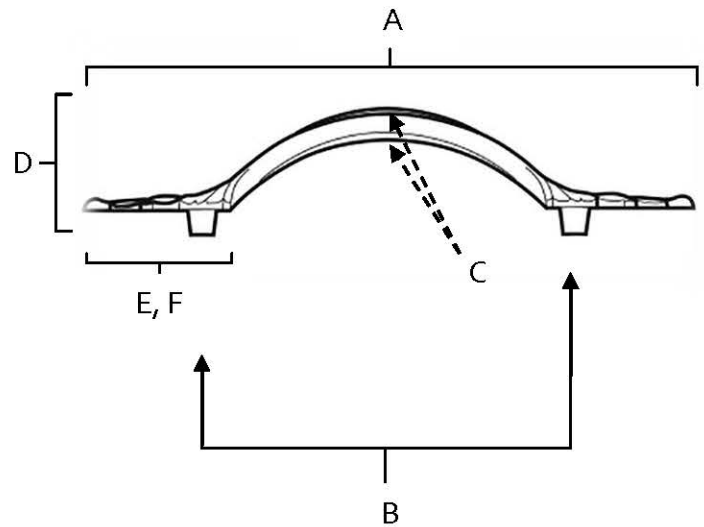

SPECIFICATIONS

HICKORY
PULL

FEATURES

- Traditional styling
- Multiple finishes
- Concealed installation

WARRANTY

Limited lifetime

FINISHES

- Antique English Matte (AEM)
- Antique Nickel (AN)
- Barcelona (BARC)
- Polished Antique (PA)
- Chocolate Bronze (CHBRZ)
- Pewter (PEW)
- Satin Nickel (SN)

MATERIAL

Brass

Item#	A	B	C	D	E (L)	F (W)
A235-4	6 5/8"	4"	5/8"	1 3/8"	1 5/8"	15/16"

KEY:

- A - Overall Length
- B - Center to Center
- C - Handle Width
- D - Projection
- E - Mount Length
- F - Mount Width

NOTE: Dimensions and specifications are subject to change without notice.