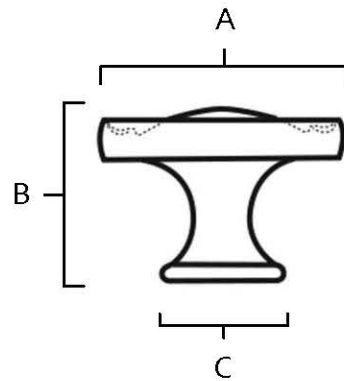

SPECIFICATIONS

**REGAL
KNOBS**

FEATURES

- Transitional styling
- Multiple finishes
- Concealed installation

WARRANTY

Limited lifetime

FINISHES

- Polished Chrome (PC)
- Antique English Matte (AEM)
- Barcelona (BARC)
- Chocolate Bronze (BRZ)
- Pewter (PEW)
- Satin Nickel (SN)

MATERIAL

Brass

Item#	A	B	C
A240-14	1 1/4"	1"	5/8"
A240-38	1 1/2"	1"	11/16"

KEY:

- A - Length and Width
- B - Projection
- C - Mount Length and Width

NOTE: Dimensions and specifications are subject to change without notice.