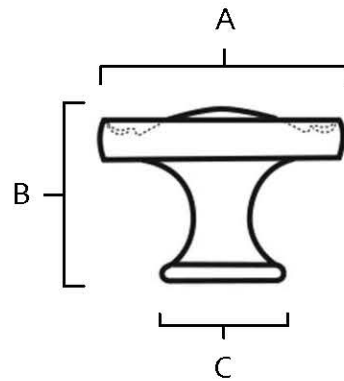

**SPECIFICATIONS**

**REGAL  
KNOBS**

**FEATURES**

- Transitional styling
- Multiple finishes
- Concealed installation

**WARRANTY**

Limited lifetime

**FINISHES**

- Polished Chrome (PC)
- Antique English Matte (AEM)
- Barcelona (BARC)
- Chocolate Bronze (BRZ)
- Pewter (PEW)
- Satin Nickel (SN)

**MATERIAL**

Brass

Item#	A	B	C
A240-14	1 1/4"	1"	5/8"
A240-38	1 1/2"	1"	11/16"

**KEY:**

- A - Length and Width
- B - Projection
- C - Mount Length and Width

NOTE: Dimensions and specifications are subject to change without notice.