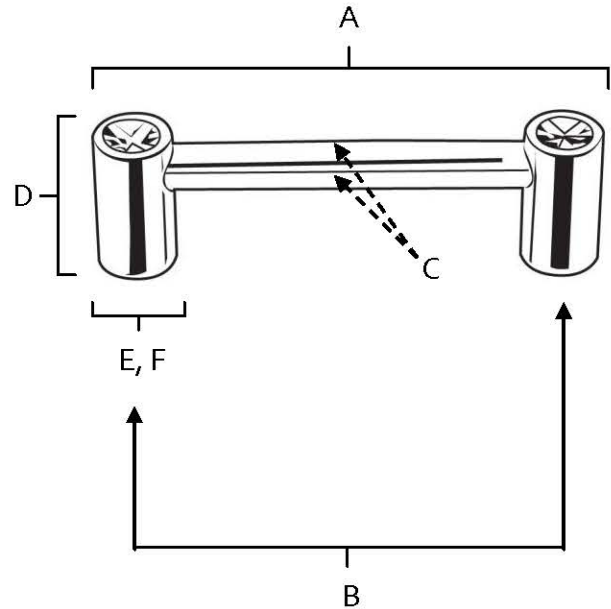

SPECIFICATIONS

**CONTEMPORARY
CRYSTAL
ROUND PULLS**

FEATURES

- Modern styling
- Multiple finishes
- Concealed installation

WARRANTY

Limited lifetime

FINISHES

- Polished Chrome (PC)
- Polished Nickel (PN)
- Satin Nickel (SN)

MATERIAL

Brass

Item#	A	B	C	D	E (L)	F (W)
C715-3	3 5/8"	3"	3/8"	1 1/4"	5/8"	5/8"
C715-35	4 1/8"	3 1/2"	3/8"	1 1/4"	5/8"	5/8"
C715-4	4 5/8"	4"	3/8"	1 1/4"	5/8"	5/8"
C715-6	6 1/2"	6"	3/8"	1 1/4"	5/8"	5/8"

KEY:

- A - Overall Length
- B - Center to Center
- C - Handle Width
- D - Projection
- E - Mount Length
- F - Mount Width

NOTE: Dimensions and specifications are subject to change without notice.