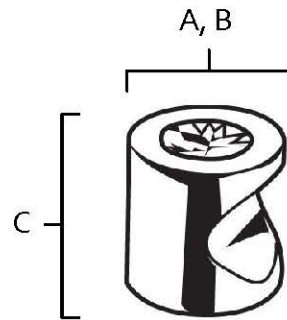

SPECIFICATIONS

**CONTEMPORARY
CRYSTAL
ROUND KNOBS**

FEATURES

- Modern styling
- Multiple finishes
- Concealed installation

WARRANTY

Limited lifetime

FINISHES

- Polished Chrome (PC)
- Polished Nickel (PN)
- Satin Nickel (SN)

MATERIAL

- Brass
- Swarovski Crystal

Item#	A	B	C
C823-34	3/4"	3/4"	3/4"
C823-1	1"	1"	1"
C824-1	1"	1"	1 1/8"

KEY:

- A - Length
- B - Width
- C - Projection

NOTE: Dimensions and specifications are subject to change without notice.