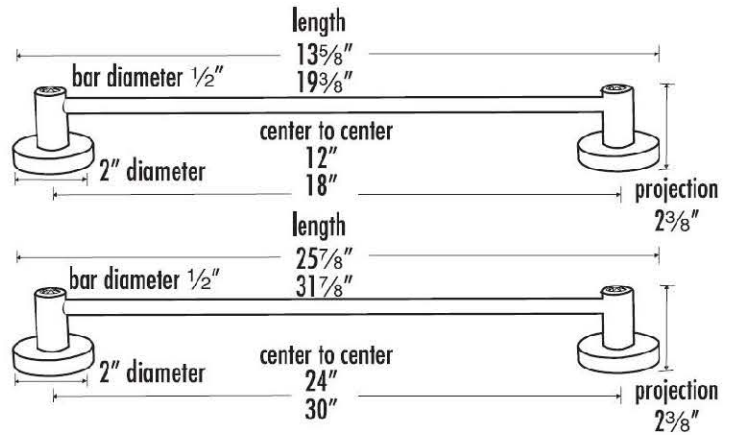

**SPECIFICATIONS**

**CRYSTAL CONTEMPORARY I  
TOWEL BAR**

**FEATURES**

- Modern styling
- Multiple finishes
- Concealed installation

**WARRANTY**

Limited lifetime

**FINISHES**

- Polished Chrome (PC)
- Satin Nickel (SN)

**MATERIAL**

- Brass
- Swarovski Crystal

**Item#**

- C8320-12
- C8320-18
- C8320-24
- C8320-30

NOTE: Dimensions and specifications are subject to change without notice.