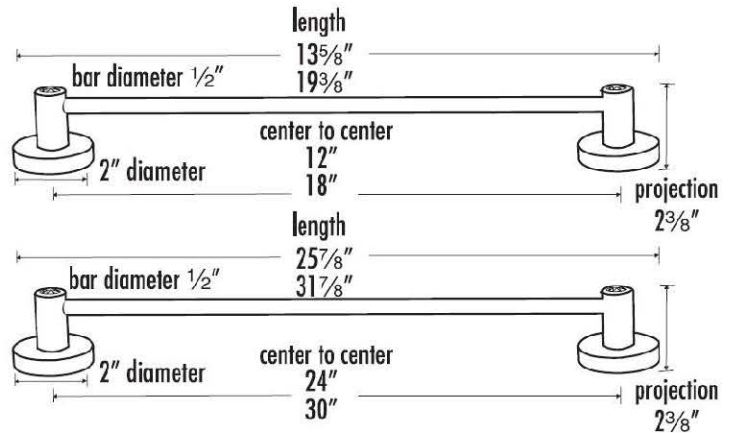

SPECIFICATIONS

**CRYSTAL CONTEMPORARY I
TOWEL BAR**

FEATURES

- Modern styling
- Multiple finishes
- Concealed installation

WARRANTY

Limited lifetime

FINISHES

- Polished Chrome (PC)
- Satin Nickel (SN)

MATERIAL

- Brass
- Swarovski Crystal

Item#

- C8320-12
- C8320-18
- C8320-24
- C8320-30

NOTE: Dimensions and specifications are subject to change without notice.