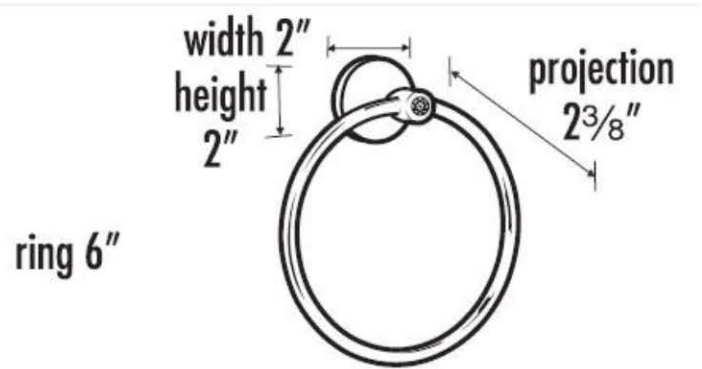

**SPECIFICATIONS**

**CRYSTAL CONTEMPORARY I**  
6" TOWEL RING

**FEATURES**

- Modern styling
- Multiple finishes
- Concealed installation

**WARRANTY**

Limited lifetime

**FINISHES**

- Polished Chrome (PC)
- Satin Nickel (SN)

**MATERIAL**

- Brass
- Swarovski Crystal

Item#

C8340

NOTE: Dimensions and specifications are subject to change without notice.