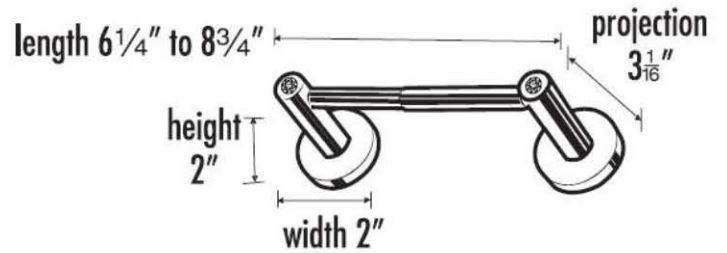

"Creations"®
by ALNO, INC.

PRODUCT SHEET

SPECIFICATIONS

CRYSTAL CONTEMPORARY I TISSUE HOLDER

FEATURES

Modern styling
Multiple finishes
Concealed installation

WARRANTY

Limited lifetime

FINISHES

Polished Chrome (PC)
Satin Nickel (SN)

MATERIAL

Brass
Swarovski Crystal

Item#

C8360

NOTE: Dimensions and specifications are subject to change without notice.

T 818.882.6028 F 818.700.1540 www.alnoinc.com