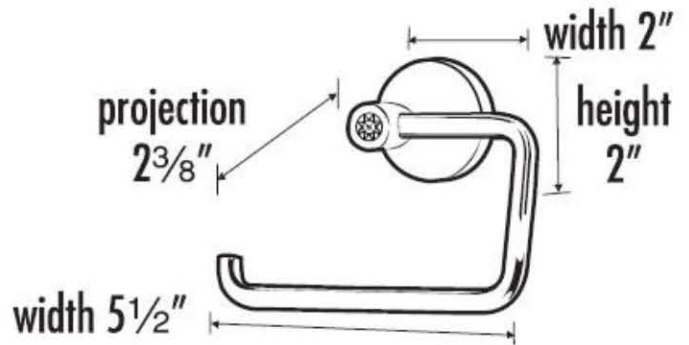

SPECIFICATIONS

CRYSTAL CONTEMPORARY I
SINGLE POST TISSUE HOLDER

FEATURES

Modern styling
Multiple finishes
Concealed installation

WARRANTY

Limited lifetime

FINISHES

Polished Chrome (PC)
Satin Nickel (SN)

MATERIAL

Brass
Swarovski Crystal

Item#

C8366

NOTE: Dimensions and specifications are subject to change without notice.