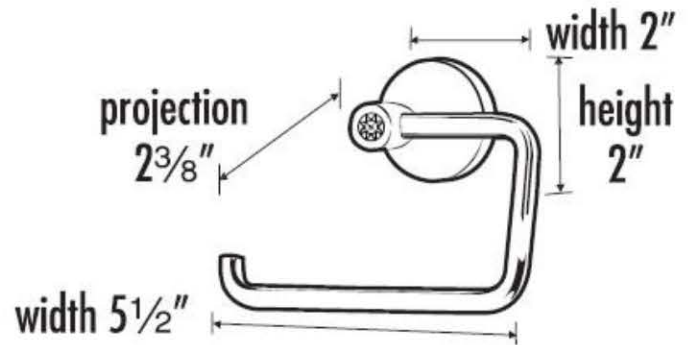

SPECIFICATIONS

CRYSTAL CONTEMPORARY I
SINGLE POST TISSUE HOLDER

FEATURES

- Modern styling
- Multiple finishes
- Concealed installation

WARRANTY

- Limited lifetime

FINISHES

- Polished Chrome (PC)
- Satin Nickel (SN)

MATERIAL

- Brass
- Swarovski Crystal

Item#

C8366

NOTE: Dimensions and specifications are subject to change without notice.