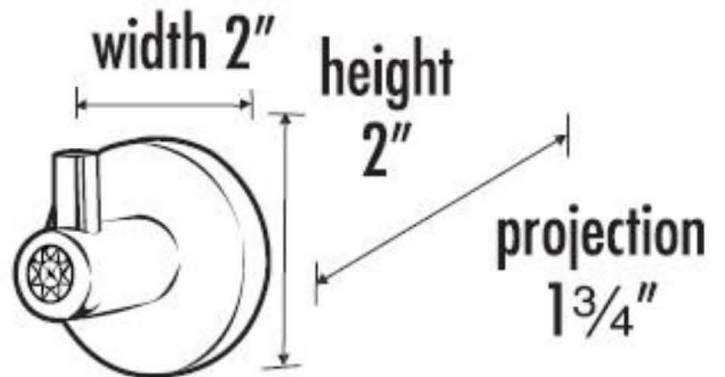

SPECIFICATIONS

CRYSTAL CONTEMPORARY I
ROBE HOOK

FEATURES

Modern styling
Multiple finishes
Concealed installation

WARRANTY

Limited lifetime

FINISHES

Polished Chrome (PC)
Satin Nickel (SN)

MATERIAL

Brass
Swarovski Crystal

Item#

C8380

NOTE: Dimensions and specifications are subject to change without notice.