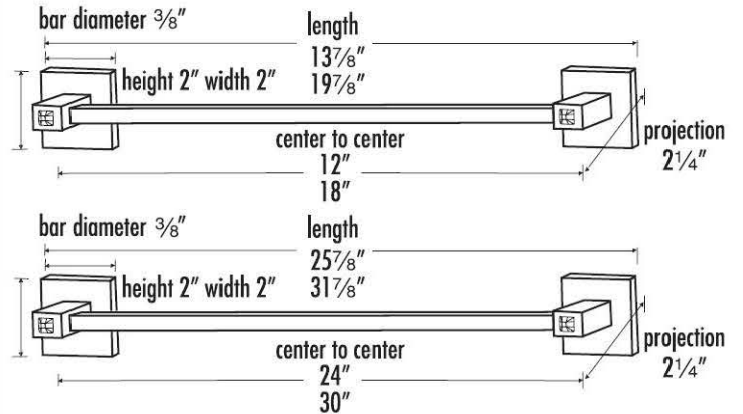

PRODUCT SHEET

SPECIFICATIONS

**CRYSTAL CONTEMPORARY II
TOWEL BAR**

FEATURES

- Modern styling
- Multiple finishes
- Concealed installation

WARRANTY

Limited lifetime

FINISHES

- Polished Chrome (PC)
- Satin Nickel (SN)

MATERIAL

- Brass
- Swarovski Crystal

Item#

- C8420-12
- C8420-18
- C8420-24
- C8420-30

NOTE: Dimensions and specifications are subject to change without notice.