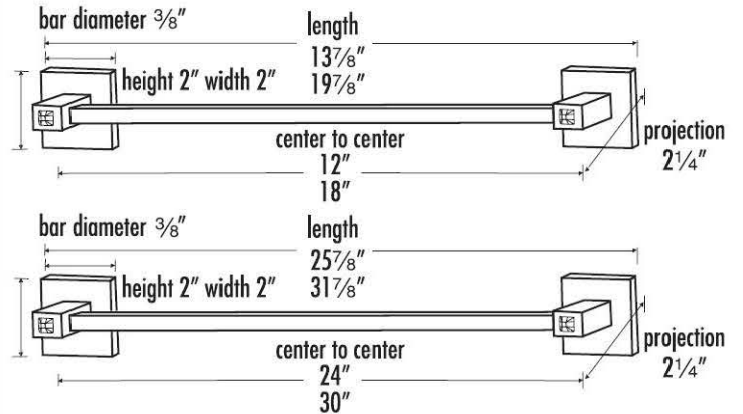

- Polished Chrome (PC)
- Satin Nickel (SN)

MATERIAL

- Brass
- Swarovski Crystal

PRODUCT SHEET

Item#

- C8420-12
- C8420-18
- C8420-24
- C8420-30

NOTE: Dimensions and specifications are subject to change without notice.