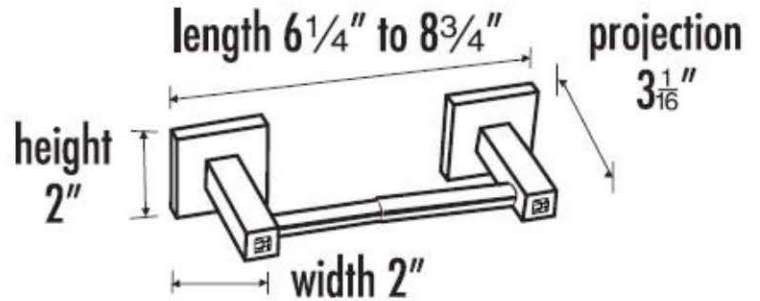

"Creations"®
by ALNO, INC.

PRODUCT SHEET

SPECIFICATIONS

**CRYSTAL CONTEMPORARY II
TISSUE HOLDER**

FEATURES

Modern styling
Multiple finishes
Concealed installation

WARRANTY

Limited lifetime

FINISHES

Polished Chrome (PC)
Satin Nickel (SN)

MATERIAL

Brass
Swarovski Crystal

Item#

C8460

NOTE: Dimensions and specifications are subject to change without notice.