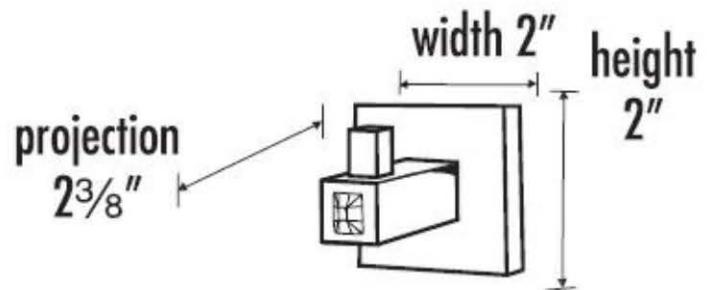

SPECIFICATIONS

CRYSTAL CONTEMPORARY II
ROBE HOOK

FEATURES

Modern styling
Multiple finishes
Concealed installation

WARRANTY

Limited lifetime

FINISHES

Polished Chrome (PC)
Satin Nickel (SN)

MATERIAL

Brass
Swarovski Crystal

Item#

C8480

NOTE: Dimensions and specifications are subject to change without notice.