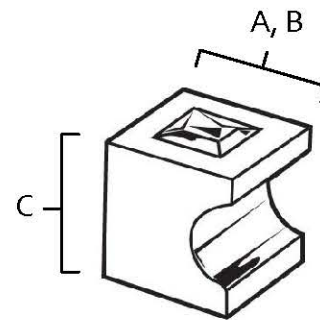

SPECIFICATIONS

**CONTEMPORARY
CRYSTAL
SQUARE KNOBS**

FEATURES

- Modern styling
- Multiple finishes
- Concealed installation

WARRANTY

Limited lifetime

FINISHES

- Polished Chrome (PC)
- Polished Nickel (PN)
- Satin Nickel (SN)

MATERIAL

- Brass
- Swarovski Crystal

Item#	A	B	C
C853-34	3/4"	3/4"	7/8"
C853-1	1"	1"	1 1/8"
C854-1	1"	1"	1 1/8"

KEY:

- A - Length
- B - Width
- C - Projection

NOTE: Dimensions and specifications are subject to change without notice.