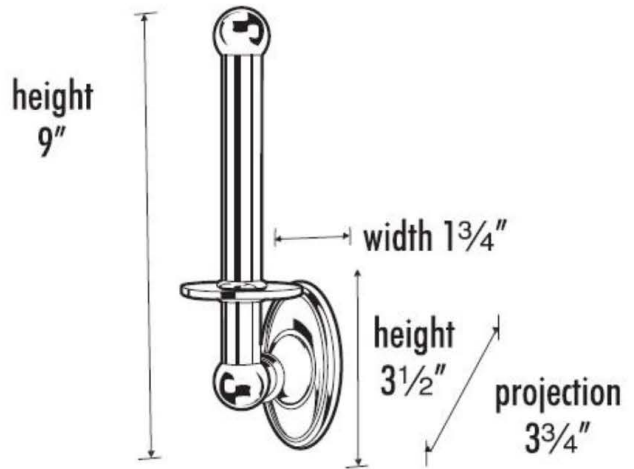

**SPECIFICATIONS**

**CLASSIC TRADITIONAL**  
RESERVE TISSUE HOLDER

**FEATURES**

- Traditional styling
- Multiple finishes
- Concealed installation

**WARRANTY**

Limited lifetime

**FINISHES**

- Polished Brass (PB)
- Polished Brass/Non-lacquered (PB/NL)
- Polished Chrome (PC)
- Antique English (AE)
- Antique English Matte (AEM)
- Barcelona (BARC)
- Bronze (BRZ)
- Chocolate Bronze (CHBRZ)
- Polished Antique (PA)
- Polished Nickel (PN)
- Satin Nickel (SN)

**MATERIAL**

Brass

**Item#**

**A8o67**

NOTE: Dimensions and specifications are subject to change without notice.