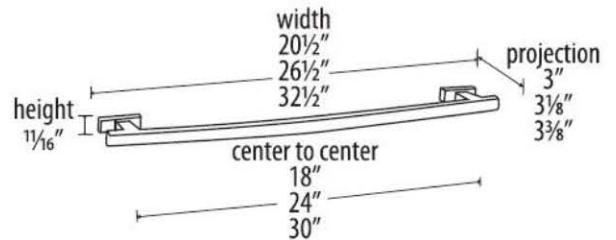

SPECIFICATIONS

**ARCH
TOWEL BAR**

FEATURES

Modern styling
Multiple finishes
Concealed installation

WARRANTY

Limited lifetime

FINISHES

Polished Brass/Non-lacquered (PB/NL)
Polished Chrome (PC)
Polished Nickel (PN)
Satin Nickel (SN)

MATERIAL

Brass

Item#

A7520-18

A7520-24

A7520-30

NOTE: Dimensions and specifications are subject to change without notice.