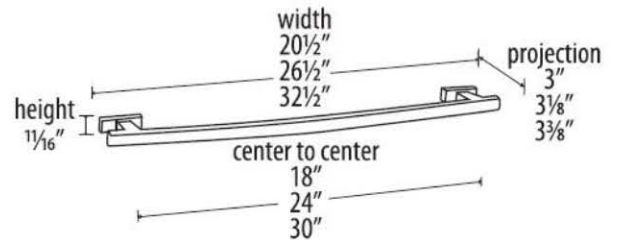

**SPECIFICATIONS**

**ARCH  
TOWEL BAR**

**FEATURES**

Modern styling  
Multiple finishes  
Concealed installation

**WARRANTY**

Limited lifetime

**FINISHES**

Polished Brass/Non-lacquered (PB/NL)  
Polished Chrome (PC)  
Polished Nickel (PN)  
Satin Nickel (SN)

**MATERIAL**

Brass

**Item#**

**A7520-18**

**A7520-24**

**A7520-30**

NOTE: Dimensions and specifications are subject to change without notice.