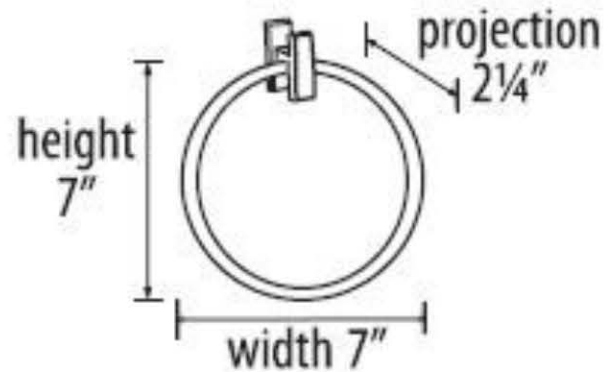

SPECIFICATIONS

ARCH
7" TOWEL RING

FEATURES

Modern styling
Multiple finishes
Concealed installation

WARRANTY

Limited lifetime

FINISHES

Polished Brass/Non-lacquered (PB/NL)
Polished Chrome (PC)
Polished Nickel (PN)
Satin Nickel (SN)

MATERIAL

Brass

Item#

A7540

NOTE: Dimensions and specifications are subject to change without notice.