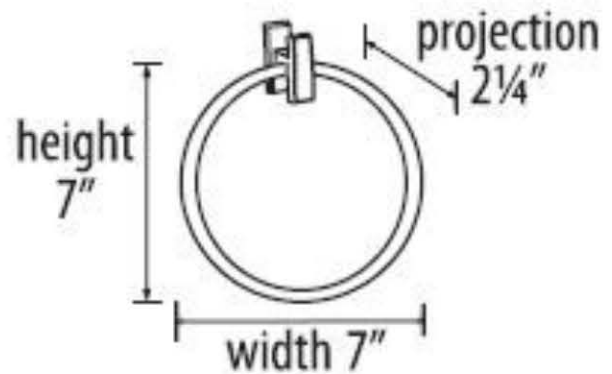

SPECIFICATIONS

ARCH
7" TOWEL RING

FEATURES

Modern styling
Multiple finishes
Concealed installation

WARRANTY

Limited lifetime

FINISHES

Polished Brass/Non-lacquered (PB/NL)
Polished Chrome (PC)
Polished Nickel (PN)
Satin Nickel (SN)

MATERIAL

Brass

Item#

A7540

NOTE: Dimensions and specifications are subject to change without notice.