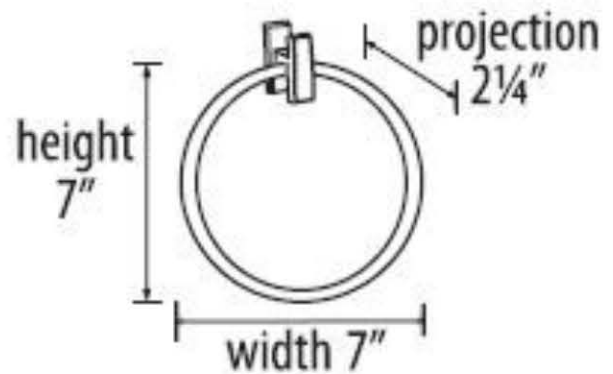

**SPECIFICATIONS**

**ARCH**  
7" TOWEL RING

**FEATURES**

Modern styling  
Multiple finishes  
Concealed installation

**WARRANTY**

Limited lifetime

**FINISHES**

Polished Brass/Non-lacquered (PB/NL)  
Polished Chrome (PC)  
Polished Nickel (PN)  
Satin Nickel (SN)

**MATERIAL**

Brass

Item#

A7540

NOTE: Dimensions and specifications are subject to change without notice.