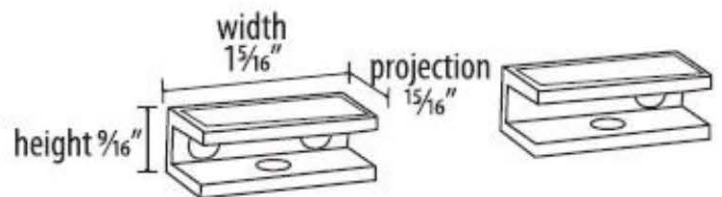

SPECIFICATIONS

ARCH
SHELF BRACKETS

FEATURES

Modern styling
Multiple finishes
Concealed installation

WARRANTY

Limited lifetime

FINISHES

Polished Brass/Non-lacquered (PB/NL)
Polished Chrome (PC)
Polished Nickel (PN)
Satin Nickel (SN)

MATERIAL

Brass

Item#

A7550

NOTE: Dimensions and specifications are subject to change without notice.