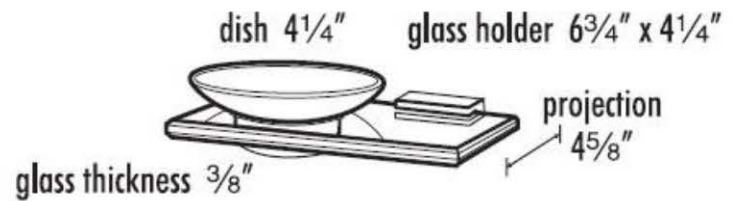

SPECIFICATIONS

ARCH
SOAP HOLDER WITH DISH

FEATURES

Modern styling
Multiple finishes
Concealed installation

WARRANTY

Limited lifetime

FINISHES

Polished Brass/Non-lacquered (PB/NL)
Polished Chrome (PC)
Polished Nickel (PN)
Satin Nickel (SN)